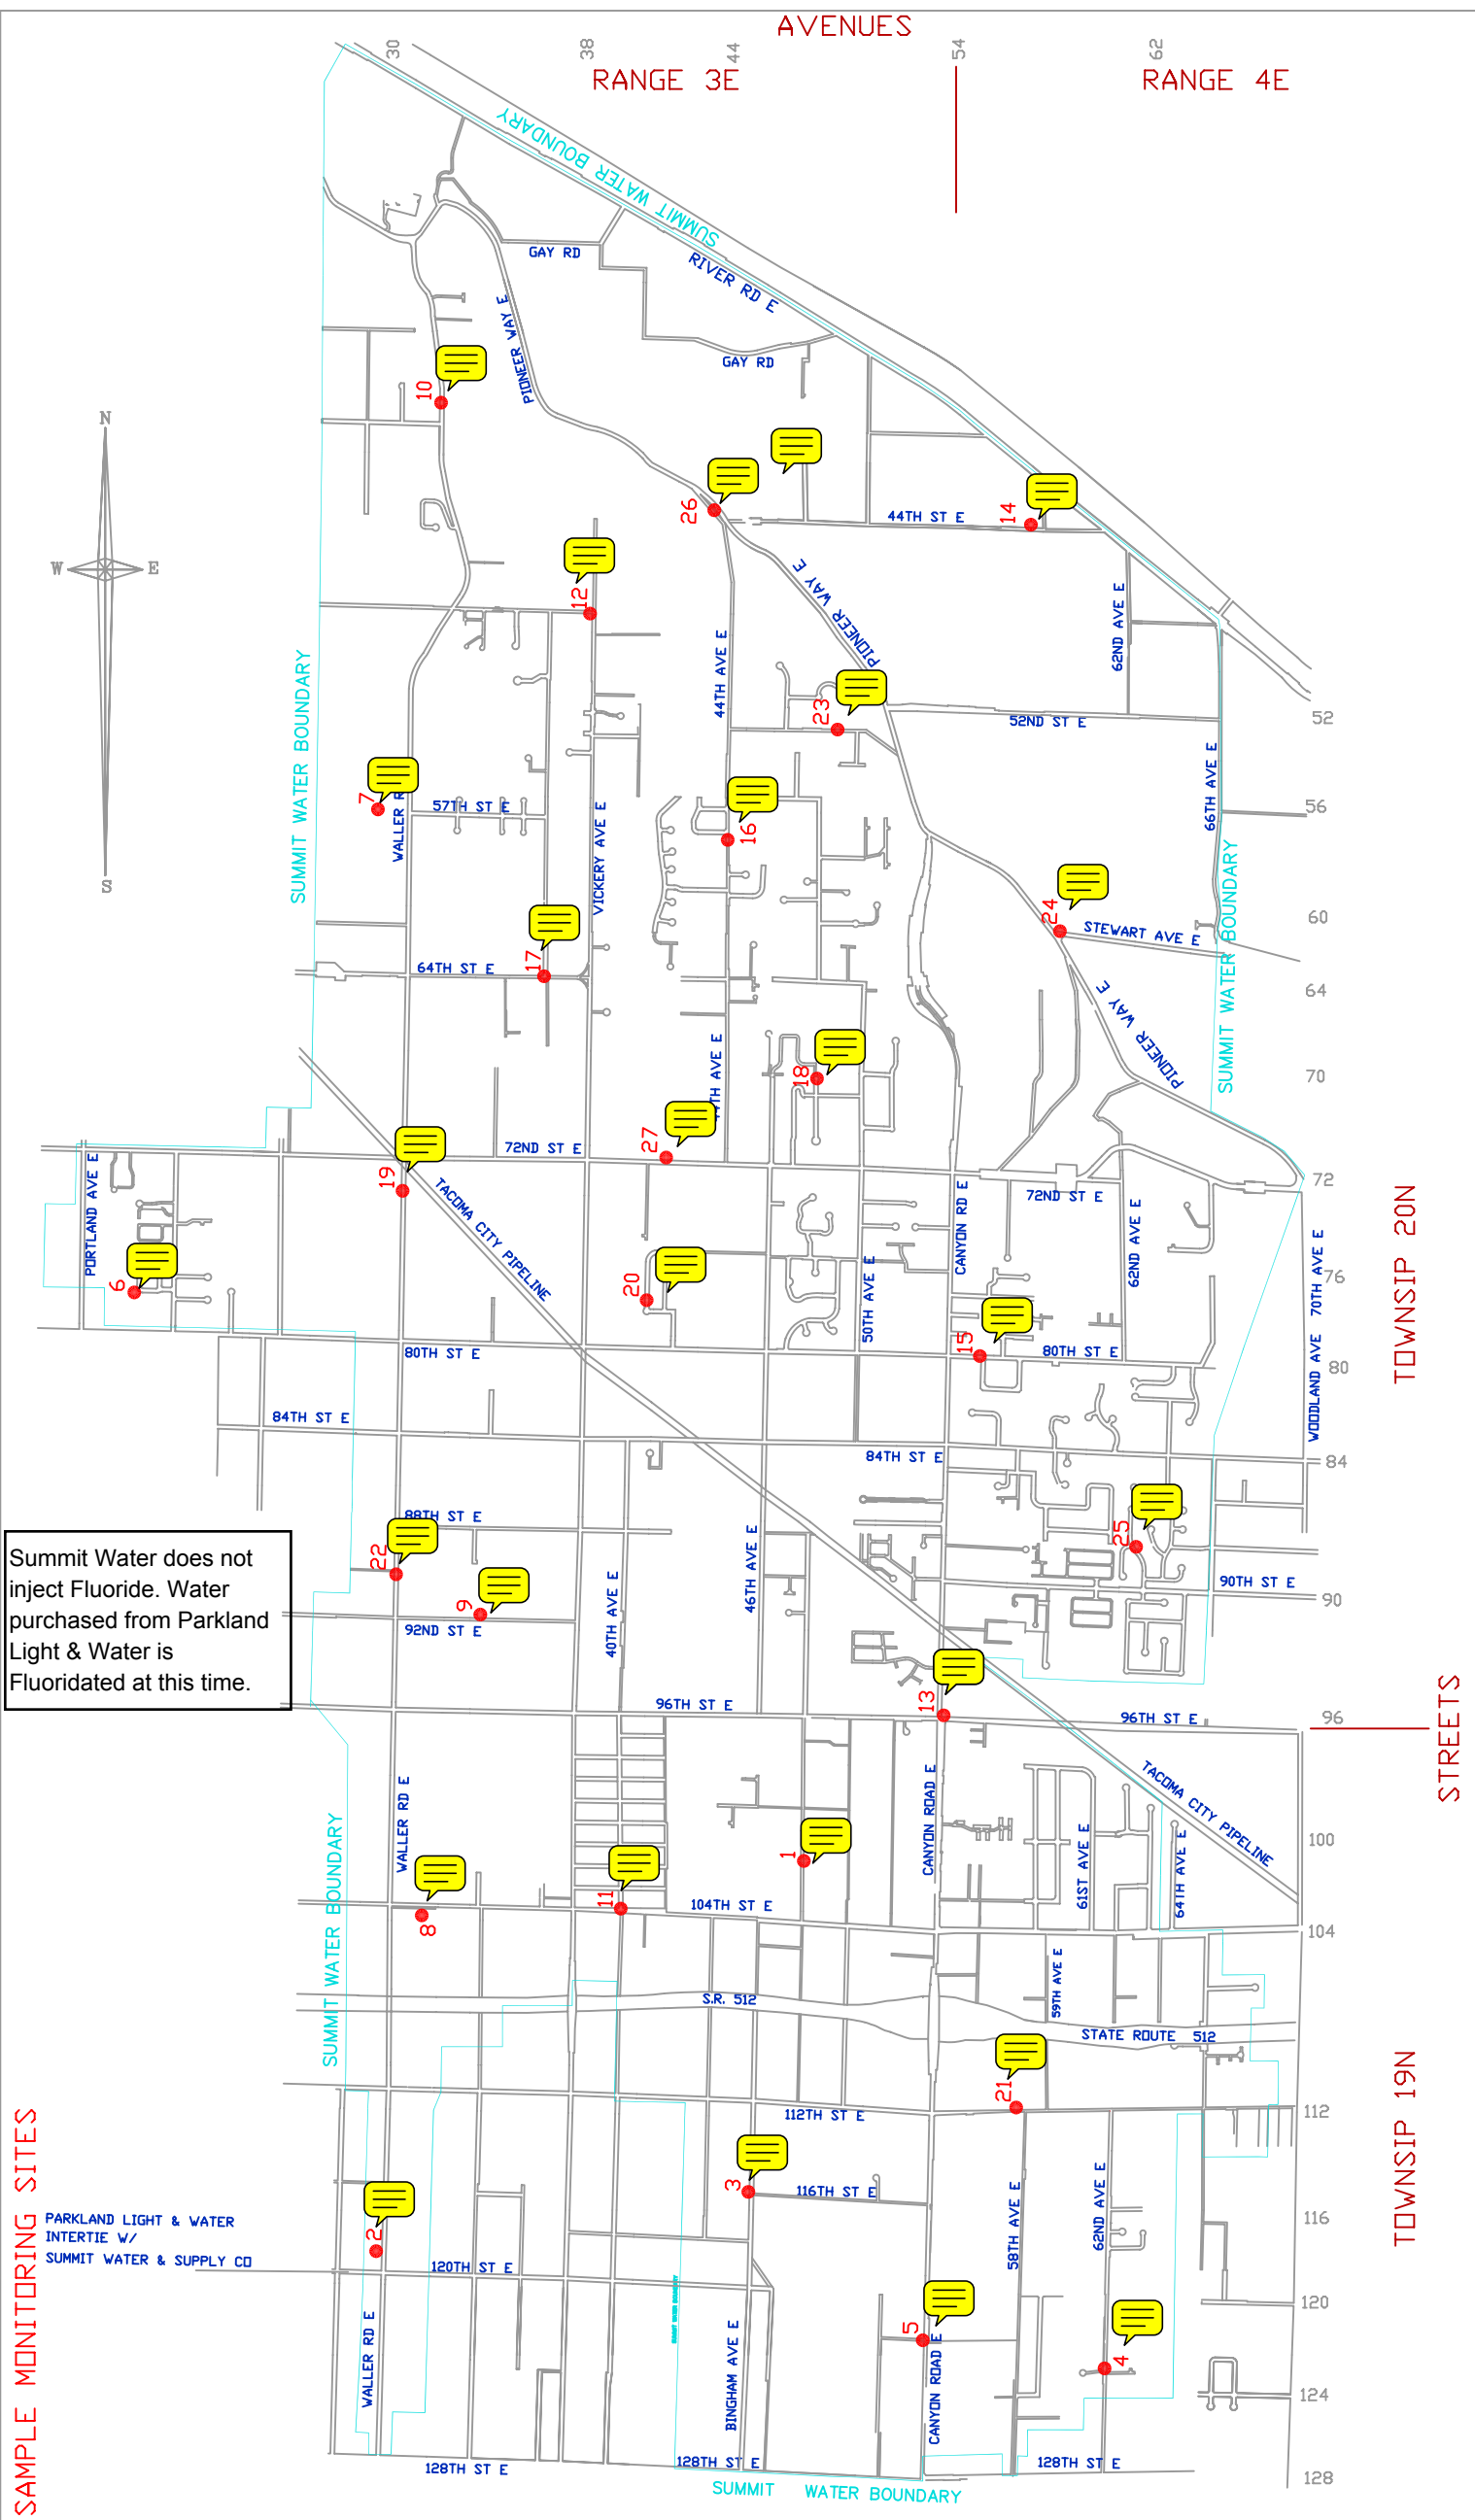

SAMPLE MONITORING SITES

PARKLAND LIGHT & WATER
INTERTIE W/
SUMMIT WATER & SUPPLY CO

Summit Water does not
inject Fluoride. Water
purchased from Parkland
Light & Water is
Fluoridated at this time.

AVENUES
RANGE 3E 144 54 62 RANGE 4E

TOWNSHIP 20N

STREETS

TOWNSHIP 19N